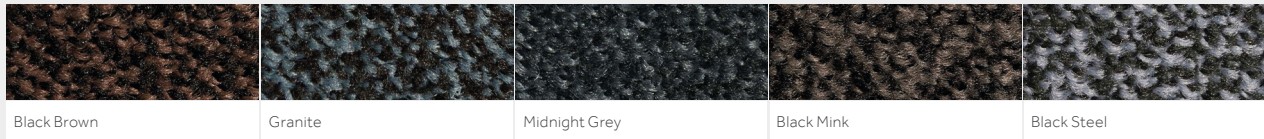

Stop dirt and moisture being tracked into your building with cost effective professional mats

The perfect entrance mat for busy businesses and public buildings. Now available with a slimline backing to give you a more cost effective solution with all the benefits of our best-selling Iron-Horse.

Why Choose Iron-Horse Light?	Technical Details	Specification	
» Entry level professional entrance mat » High dirt and moisture absorption » Washable up to 40°C » Slip-resistant rubber backing » Lightfast and colour fade resistant » Suitable for underfloor heating » 2 years Manufacturers Guarantee » Made in Europe	Materials » 100% high-twist nylon polyamide 6 surface » 100% nitrile rubber backing Applications » Entrances » Receptions » Corridors » Elevators Absorption: » Dirt absorption: 800 g/m² » Moisture absorption: 3-4 l/m²	Height » Approx. 11 mm Standard Sizes » 60 x 85 cm » 85 x 120 cm » 85 x 150 cm » 115 x 175 cm	Weight » 1.7 kg/m²

Black Brown

Granite

Midnight Grey

Black Mink

Black Steel